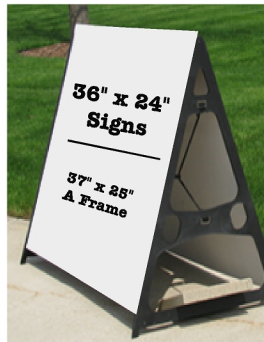

A-FRAME SIGNS

Double-Face Plastic Construction for Indoor or Outdoor Use

with Changeable Sign Faces

Economy

36"X24" - Lightweight - Compact

A-Frame with 2 Signs

\$169.00

A-Frame only - \$69

Squarecade

24"X24" - Signs

White A-Frame
with 2 Signs

\$195.00

A-Frame with 1 Sign - \$160
A-Frame only - \$125

Signicade

36"X24" - Signs

White A-Frame
with 2 Signs