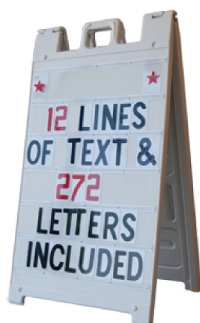

Squarecade

24"X24" - Signs

White A-Frame
with 2 Signs

\$195.00

A-Frame with 1 Sign - \$160
A-Frame only - \$125

Signicade

36"X24" - Signs

White A-Frame
with 2 Signs

\$225.00

A-Frame with 1 Sign - \$175
A-Frame only - \$125

Signicade Deluxe

Slide in Sign - No hardware needed

Black or White
A-Frame with 2 Signs

\$275.00

A-Frame with 1 Sign - \$225
A-Frame only - \$175

Changeable Letter

A Frame with
4" Changeable
Letters
45" x 25"

\$265.00

Dry Erase

A Frame with
2 Dry Erase
Steel Blanks

\$245.00

Wind Sign II

(on rolling base with
changeable sign faces)

A-Frame with wheels & 2 Signs