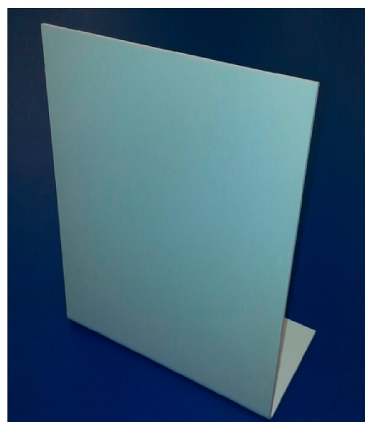

### 2 Great Sizes!

- For Counter, Desk, or Tables
- Pull up for easy setup
- Graphic retracts back into base
- Printed graphic not included

Graphic Area	Roll Up Display	Retractable Graphic
12" x 8"	<b>\$29.00</b>	<b>\$37.33</b>
16" x 11.5"	<b>\$29.00</b>	<b>\$44.06</b>

## Bent Easel

Desktop Display  
(non changable)

8 1/2" x 11"  
with Full Color Digital Print Applied to Face

**\$32.00**